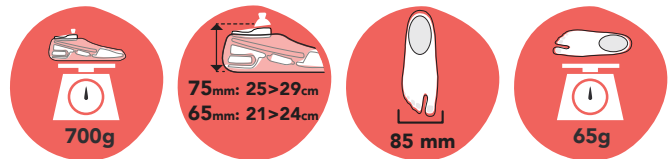

+ Your Mahi foot is delivered assembled and in the desired size.

*CHOOSE YOUR CONFIGURATION

FOOT SIZES	PATIENT WEIGHT (kg)				
	40-50	50-70	70-90	90-110	110-130
21-24 cm	P2	P3	P4		
25-29 cm		P3	P4	P5	P6