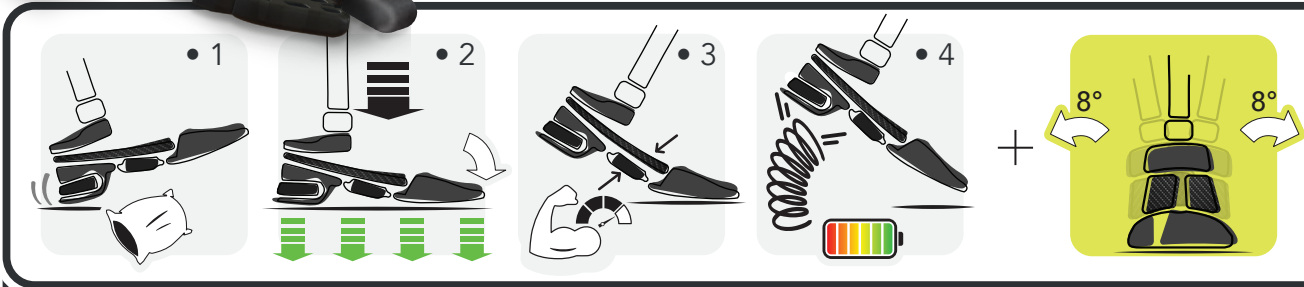

Mahi is a K2, K3, (K4*) foot, you can :

Walk outdoors without restriction, move freely over different types of terrain, walk or have the potential to walk at varying speeds and be able to handle most environmental obstacles (slopes, stairs, uneven ground, etc.). You may be able to perform therapeutic, occupational, recreational or exercise activities without overloading your Mahi foot.

Other advantages of Mahi :

- Maintain a good walking symmetry, step length, distance and walking time equivalent to a non-amputee.
- Smooth roll-over of the step.
- Energy restitution in two stages (blade + spring).
- Unparalleled comfort and stability.

Warranty :

- Prosthetic foot : 2 years.
- Cosmetic cover : 6 months

ONE FOOT

MAIN FEATURES

PATIENT

WEATHER RESISTANT

CONTENT

PERFORMANCE : K2, K3, (K4*)

*Mahi is not suitable for active sports or athletes

*CHOOSE YOUR CONFIGURATION

FOOT SIZES	PATIENT WEIGHT (kg)				
	40-50	50-70	70-90	90-110	110-130
21-24 cm	P2	P3	P4		
25-29 cm		P3	P4	P5	P6

Exclusively available at

MARKO ČAVLOVIĆ

+385 91 4425 420
marko.cavlovic@moor-op.com
Svete Barbare 30a
10408 Velika Mlaka, Hrvztska

11/2023